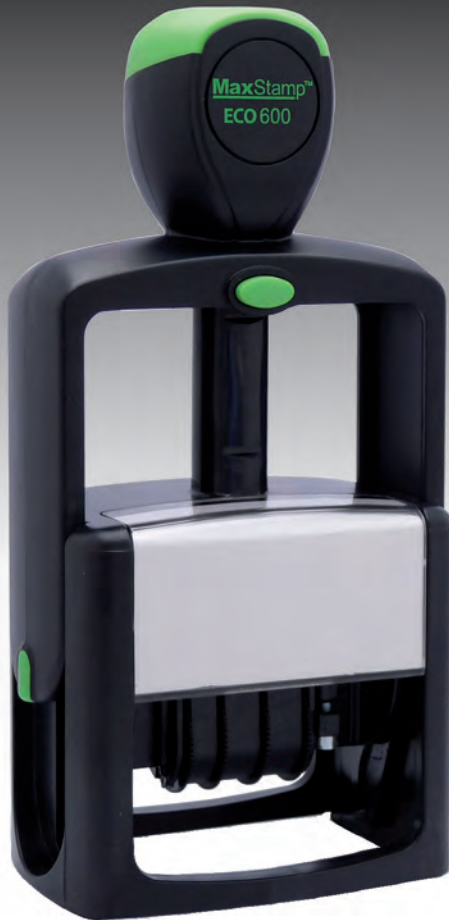

Colour of handle

Spare pad

PA4060

Packaging